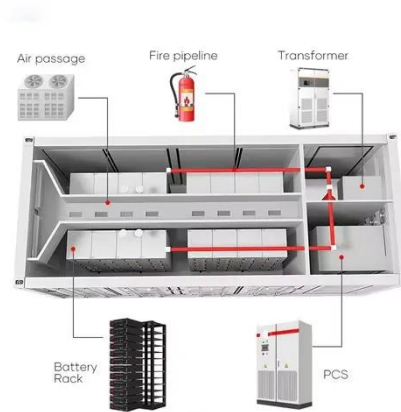

These devices play a crucial role in bridging solar power generation with energy storage solutions, especially when paired with lithium batteries. This combination transforms domestic energy ...