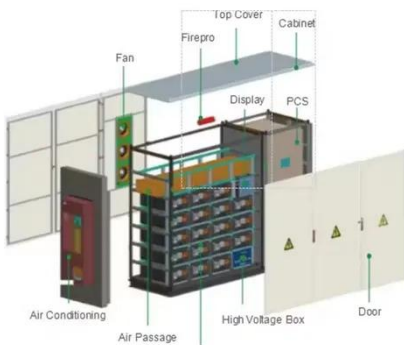

Aluminium Walkway for Solar , Installation Guide, Benefits & Cost

Aluminium walkways are essential components for solar rooftop systems.

Designed to provide safe and stable access, these walkways ensure that maintenance personnel can navigate ...

saas-fee-azurit

The sizing principles for grid connected and stand-alone PV systems are based on different design and functional requirements. Provide supplemental power to facility loads. Failure of PV system does not ...