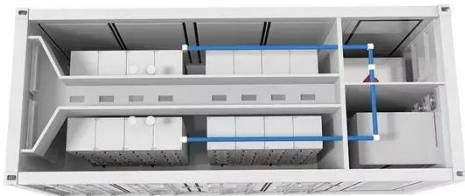

About Pion Power Our vision is to develop an ecosystem of complementary clean energy products that makes a green lifestyle accessible for everyone. We are dedicated to providing ...