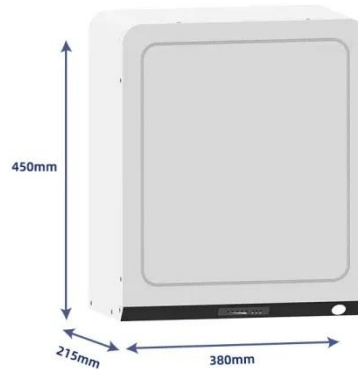

Power Source Embedded Communication PSU Telecom Cabinet ...

Power Source Embedded Communication PSU Telecom Cabinet Switch Plug Frame 6u DC 48V300A AC to DC Bbu Olt Communication PSU Power, Find Details and Price about Power ...