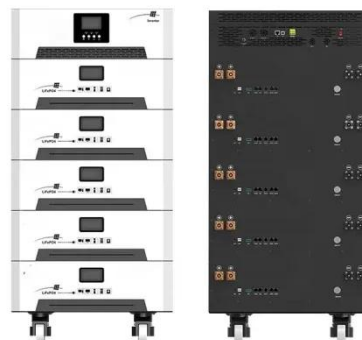

display problems at startup of xp

Operating xp sp 3 on a dell dimension desktop. On startup the display is corrupted less than VGA quality and does not display all the 4 user options - it is unusable. I've tried several system