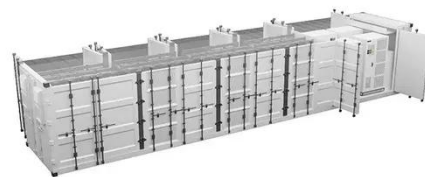

1000mm depth rack-mount server cabinet , Newegg

Search Newegg for 1000mm depth rack-mount server cabinet. Get fast shipping and top-rated customer service.