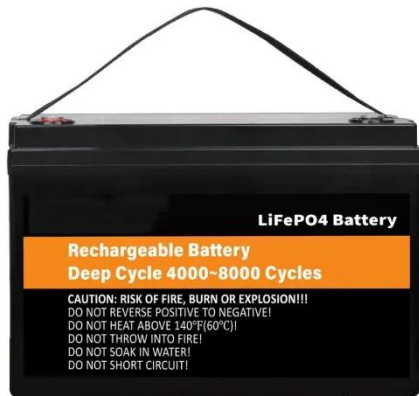

Portable Communication Cabinets for Wind Power Generation