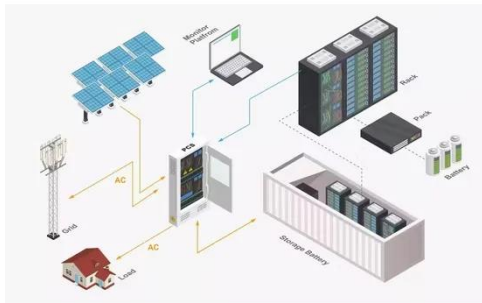

30- and 50-amp receptacles can be adapted to serve ...

Amazon : Power Distribution Box

Power Distribution Box with Battery Adapter Fits for Milwaukee M18 18V Battery, Power Adapter Box with Dual USB Charger & Low Voltage Protection, for Rv Truck Trailer Yachts, Battery Not Included

Contact Us

For catalog requests, pricing, or partnerships, please visit:
<https://www.espay.es>