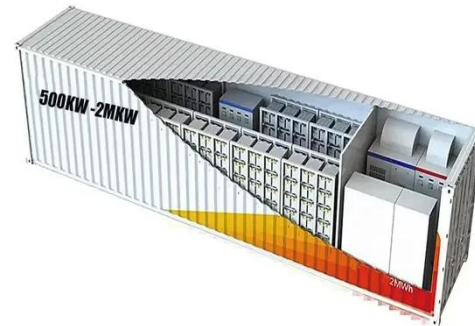

1500W LiFePO4 Portable Power_11SankoPower Solar System was ...

1500W Portable power station, urgent solar generator portable power station energy storage, this portable power station K1500 has a large battery capacity of 1210Wh. It is designed for a backup ...