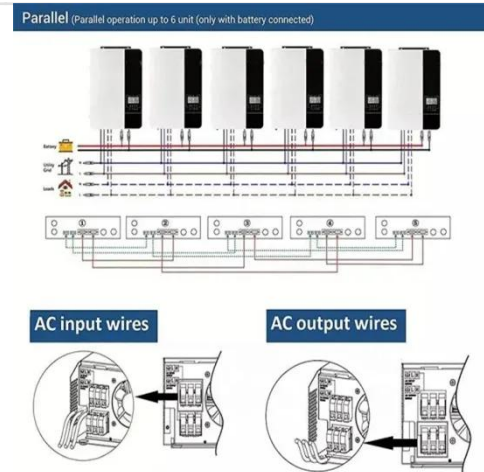

GD100-PV Series Solar Water Pump VFD

INVT GD100-PV solar pump inverter is specially designed for photovoltaic (PV) water pump systems. It is suitable for agricultural irrigation, water supply in mountainous areas, desert control, and other ...