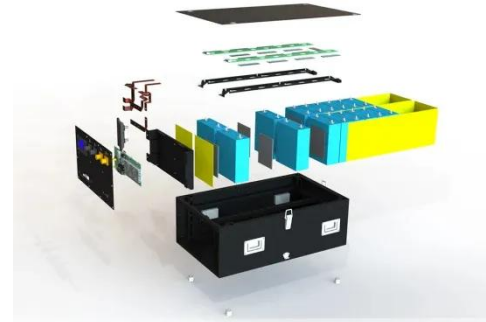

Weekend itinerary for Porto

A go-to list of delicious things to eat and drink and places to see in Portugal's second city.