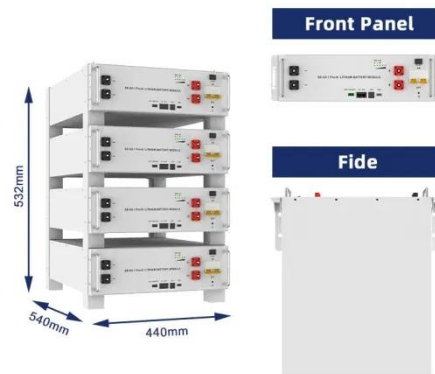

PT. Gouden Sukses Sakti

Gouden Sukses Sakti adalah distributor
ABB divisi Electrification di Jakarta,
Indonesia.