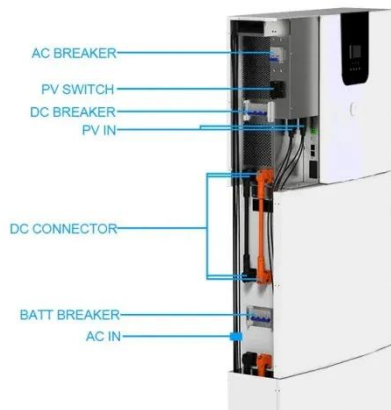

proposes an energy-saving operation model for 5 G base stations that incorporates communication caching and ...