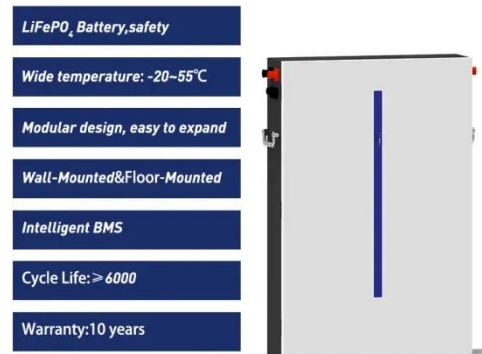

Tesla Powerwall 3 Store energy and solar power for intelligent home battery backup. Enter home address to get an installation quote.