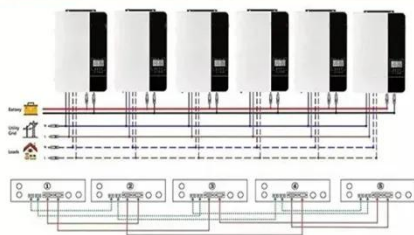

IP54 OUTDOOR CABINETS

With durable construction the Outdoor Type 3 power cabinet incorporates tailored thermal systems (fan/filters, air conditioners, Heat exchangers, hybrids and heaters) that will keep even the most ...

Protect Your EV Charger: Best