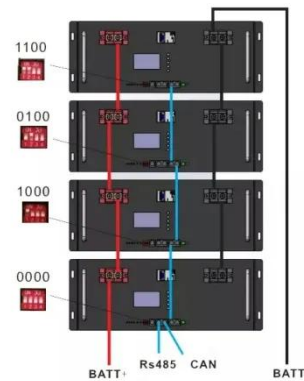

How to Build a Safe Storage Solution for Lithium-Ion Batteries

Use Proper Containment: Consider storing batteries in metal cases placed inside ammo cans. These cans should then be stored in a secure, fire-resistant cabinet located at a safe distance--at least 30 ...

Key Considerations for Installing a Lithium Battery Cabinet

Before you can reap the benefits of these advanced systems, it's essential to