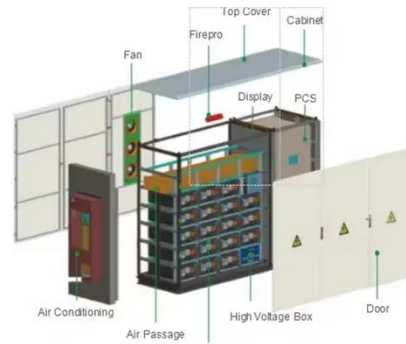

Off-grid Sustainable Energy Storage Cabinet

The project deploys 1 unit of 125kW/258kWh energy storage cabinet paired with 1 unit of 125kW PCS (Power Conversion System). The PCS enables high-efficiency bidirectional power ...

Outdoor Energy Storage Integrated Cabinet: The Future of Portable ...

That's exactly where outdoor energy storage cabinets shine. Take Tesla's 2023 deployment in Colorado - their modular systems powered an entire ski resort's chairlifts while ...

Energy Storage

Many BESS units operate on renewable energy, like solar or wind, and offer various storage capabilities that can be scaled to the size of the hotel. A BESS

system can be coupled with an existing solar ...