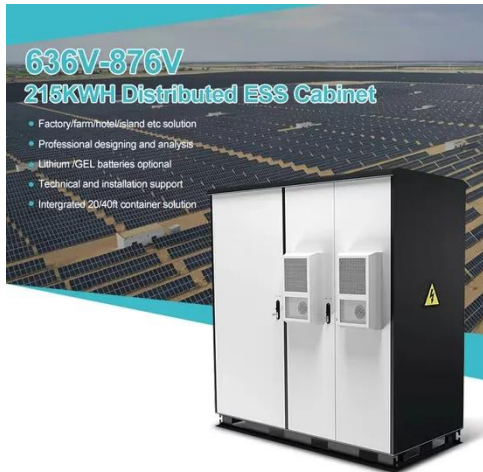

Riga samsung sdi