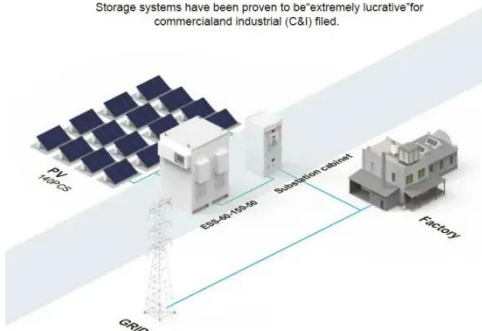

BASIC APPLICATION

Paris rooftop communication solar base station

The solar power supply system for communication base stations is an innovative solution that utilizes solar photovoltaic power generation technology to provide electricity for communication

ICNIRP , Base Stations

Characteristics of the application and its use. Base stations are required to enable mobile phone communication, including