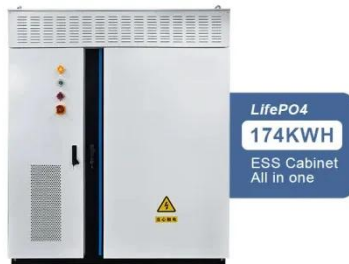

Russian outdoor communication battery cabinet system