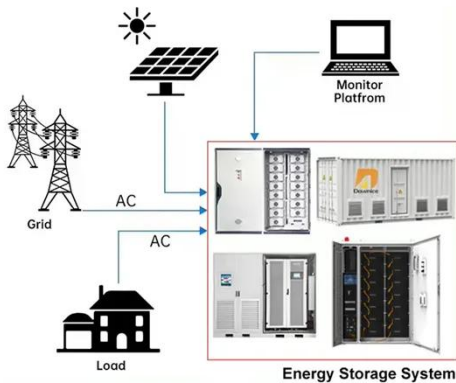

DISTRIBUTED PV GENERATION + ESS

Reliable Pure Sine Wave Inverter Selection

Learn how to choose, install, and use pure sine wave inverters to protect your electronics and keep everything running during blackouts and off-grid adventures.

El Salvador Pure Sine Wave Inverter