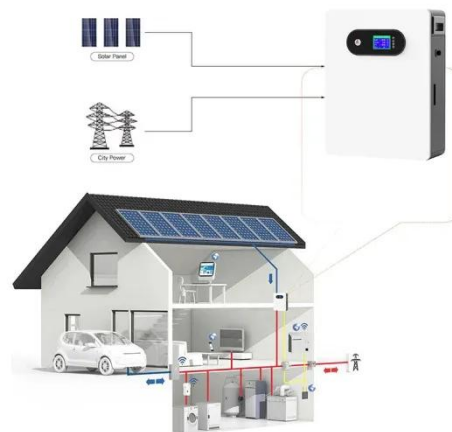

Weatherproof Phone Enclosures - Durable Outdoor Telephone ...

Order Weatherproof Phone Enclosures in Nigeria. NEMA 4X rated, corrosion-resistant, and available in multiple colors for industrial and public use.