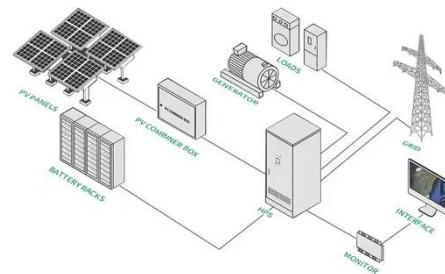

Ultimate Seoul Travel Guide 2026 for Culture, Food, and City Life

Plan your Seoul travel with expert tips on neighborhoods, food, hotels, and culture so you can explore the city confidently in 2026.