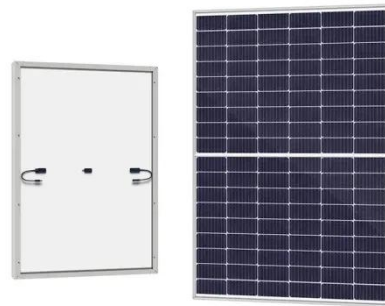

Espay Solar Energy S.L.

Server rack for oil fields 800mm deep

Server rack for oil fields 800mm deep

42U Deep 800mm Extra-Wide Rack , Eaton

At 46 inches (1168 millimeters) deep, this rack can accommodate large servers and other equipment of equivalent mass. The rack's 800-millimeter (31.5-inch) width provides side channels for mounting ...

42U Server Rack Cabinet 800mm Wide x 1200mm Deep with Side ...

Compact width to optimize data center space. 42U height to easily roll through doorways. Includes: Baying hardware, Key (s), Keyed-alike doors and side panels, Leveling feet, Mounting hardware, Pre ...

SRF 800 Floor Standing Rack Cabinets ? -- SysRacks

Sysracks' SRF800 is a series of top-notch floor cabinets ranging from 18U to 42U height and 800 mm or 32 inches depth. They are ideal for storing IT and telecom equipment in offices, businesses, data ...

15U SERVER RACK CABINET, 800MM

DEPTH

With vented doors and cooling fans, it provides excellent air circulation for servers and other devices. Cabinet is completely lockable from the front/ rear doors and side panels to prevent unauthorized ...