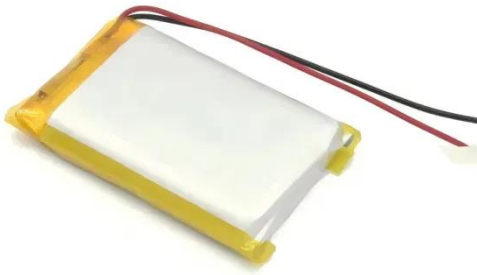

Espay Solar Energy S.L.

Server racks for France transmission nodes are 1200mm deep

Server racks for France transmission nodes are 1200mm deep

APC NetShelter SX 42U 750mm Wide x 1200mm Deep Enclosure

With a strong focus on cooling, power distribution, cable management and environmental monitoring, the NetShelter SX provides a reliable rack-mounting environment for mission-critical equipment.

42U Server Rack Cabinet, 1200mm depth, Perf. Front ...

Our 42U server rack cabinet has a perforated front and French rear doors to ...

Our Lifepo4 batteries can be connected in parallels and in series for larger capacity and voltage.

42U Server Rack Cabinet, 1200mm depth, Perf. Front Door and rear ...

Our 42U server rack cabinet has a perforated front and French rear doors to facilitate airflow. Quick-release, lockable side panels allow for easy access, while increased depth allows for cable ...