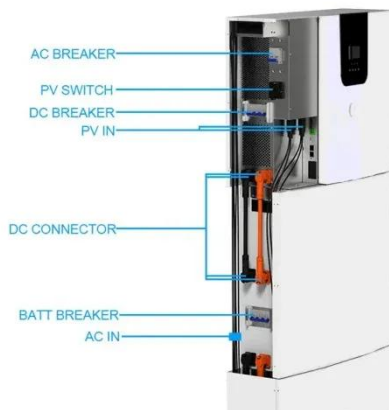

Lenovo 42U 1200mm Deep Racks Product Guide

Lenovo 42U 1200 mm Deep Rack offerings are industry-standard 19-inch server cabinets that are designed for high availability server environments. They are optimized to help maximize floor ...