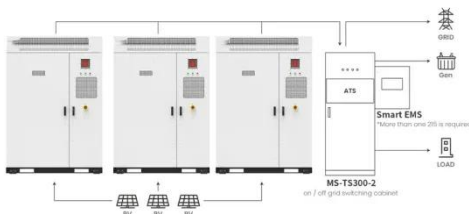

Into Modular Shopping Malls

Take Boxpark in London or Common Ground in Seoul--places where shipping containers transformed into modular shopping malls have become iconic destinations. They ...

Application scenarios of energy storage battery products