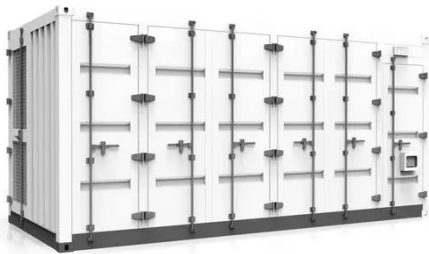

BS485
 Communication between battery and inverter
 Band rate: 9600bps
BS485 Interface
 Communication between parallel packs of BMS and PC
 Band rate: 9600bps

Shipping Container Stores and Shops

From artisanal stores to big-brand retailers such as Nike, owners love the idea of low-cost, quick-setup, shipping container stores that provide a novel shopping experience to customers.

IMPLEMENTATION OF SMART TROLLEY SYSTEM IN MALLS

The smart shopping trolley in this paper manipulates the capability to integrate all components within the shopping container itself and communicate

through low-power Bluetooth module which only uses 1/4 ...