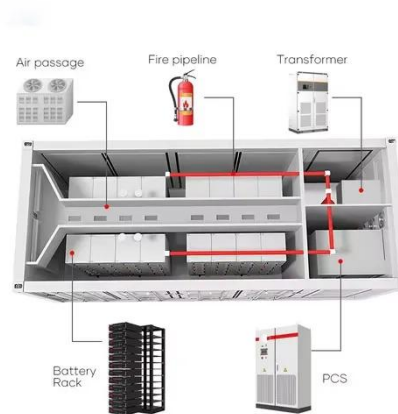

**Weekender Max 250W Compact
Power Station , Your ...**

Explore the Weekender Max 250W Compact Power Station, your key to reliable, ...

250W OUTDOOR POWER SUPPLY

Feature highlights: This 220V Portable Mobile Digital Power Supply is designed for outdoor emergency energy storage,