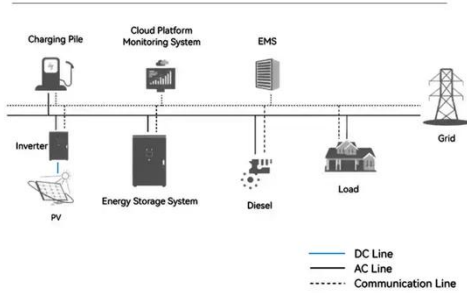

## Solar Energy Lithium Battery and Inverter Storage Cabinet Solution

This advanced lithium iron phosphate (LiFePO<sub>4</sub>) battery pack offers a robust solution for various energy storage applications. The ESS solution is a highly integrated, all-in-one, C& I Hybrid energy storage ...

## KIT Hybrid Inverter & Lithium Battery Cabinet

All-in-one hybrid inverter charger and powerful lithium bat cabinet. Grid tie, battery back up, net metering, load share and generator. Pre-wired bat cabinet easy to install.

### System Topology