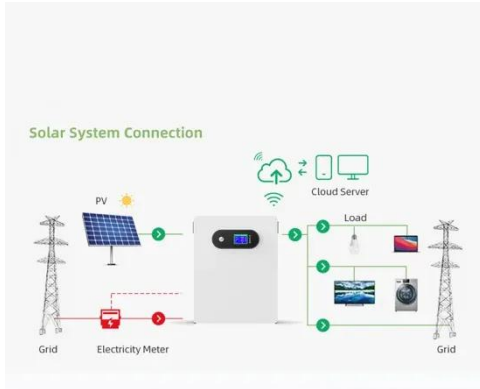

learning & school shops.