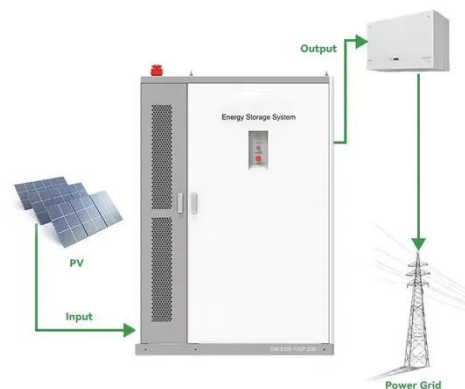

Solar Panels: Browse And Compare Products , EnergySage

Solar panels are the key component in any residential, commercial, or utility-scale solar energy system. Use this guide to compare solar panel options and understand which products are best for your ...