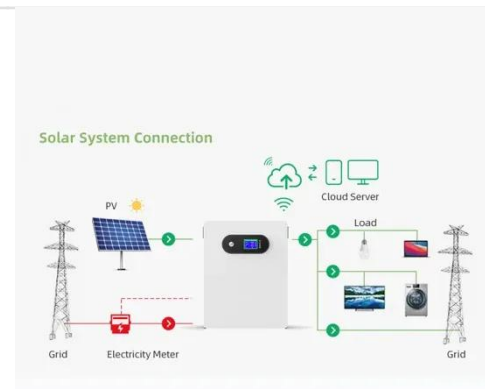

Enclosures for Renewable Energy & Solar Farms , IP65 & NEMA Solar Cabinets

Electrical enclosures in solar farms are critical for housing DC combiner boxes, AC distribution panels, battery storage systems, and communication cabinets. These enclosures not only ...