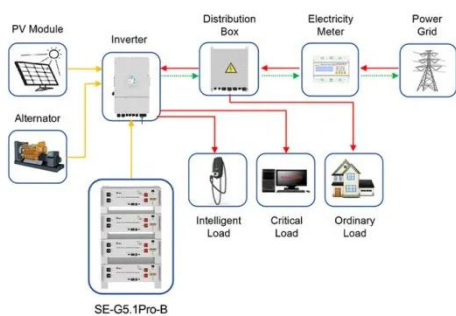

Technical Support

Get Solar Tips & Exclusive Deals 421
Industrial Dr E Sulphur Springs, TX
75482 Call Our USA-Based Experts:
903-441-2090 support@signaturesolar

Application scenarios of energy storage battery products