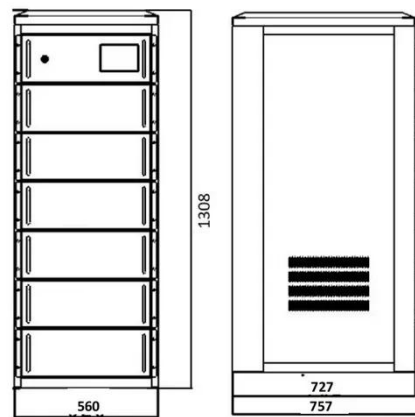

SOPHIA LITHIUM BATTERY ENERGY STORAGE POWER ...

AZE's lithium battery energy storage system (BESS) is a complete system design with features like high energy density, battery management, multi-level safety protection, an outdoor cabinet with a modular ...