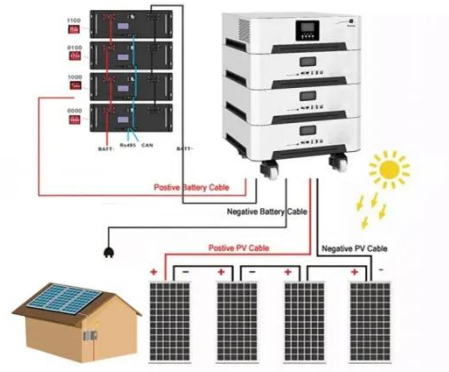

enclosures serve diverse sectors,
including ...

Contact Us

For catalog requests, pricing, or partnerships, please visit:
<https://www.espay.es>