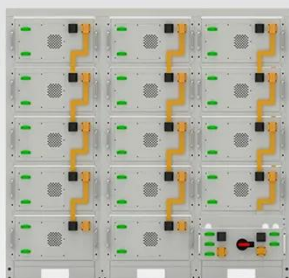

Outdoor Communication Cabinets

Widely deployed in residential, commercial, industrial, and outdoor environments, these cabinets protect sensitive electronics from environmental hazards, unauthorized access, and physical damage. A well ...