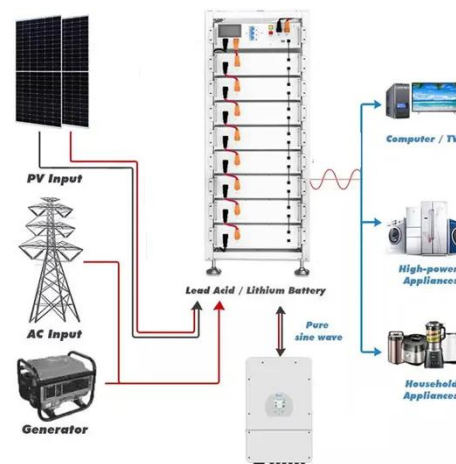

42U Server Rack Cabinet, 800mm depth, Glass door ...

Our 42U server rack cabinet has a glass front and perforated French rear doors ...