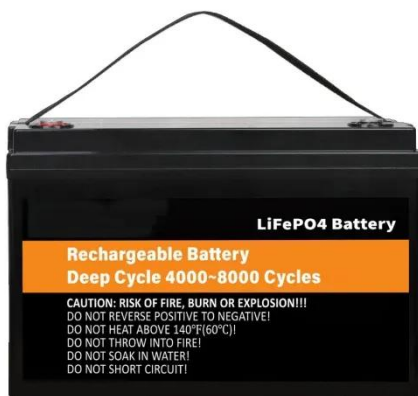

40KWh Outdoor Photovoltaic Energy Cabinet

The outdoor photovoltaic energy cabinet can provide reliable housing for network servers, edge computers, professional equipment, monitoring systems, photovoltaic, and battery systems.