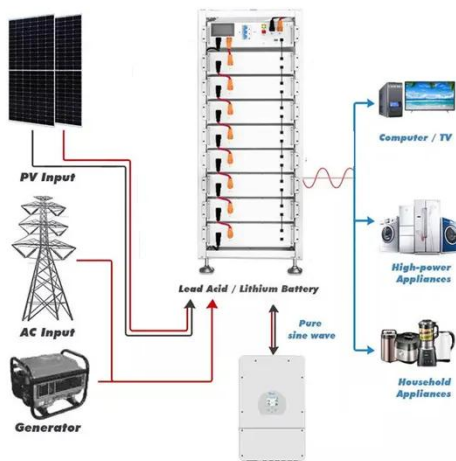

Sukhumi Outdoor Power Supply Modifications: Reliable Solutions for

Sukhumi's outdoor power supply modifications offer tailored solutions for industries requiring reliable, efficient energy systems. With proven results in renewable integration and operational cost reduction, ...

Contact Us