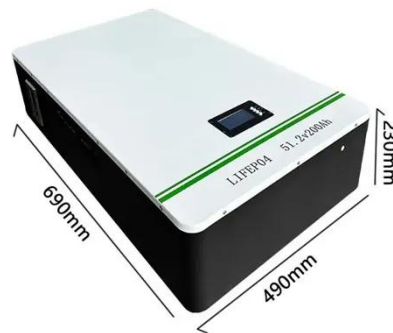

Before the purchase, we recommend studying data sheets and descriptions to make sure the panels suit well for the climate of your region. Average Price for 405 Watt Solar Panels Modern ...

Sunshine Solar PV Modules

Sunshine Solar PV Modules Sunshine Solar Panels offer a variety of photovoltaic (PV) modules, each designed to meet specific energy needs and applications. Below are some details about the PV ...

How about Sunshine Solar Photovoltaic Panels , NenPower

The lifespan of Sunshine Solar Photovoltaic Panels is typically around 25 to 30 years under optimal conditions. This endurance stems from their robust construction and advanced ...

Pallet Panels 405W Deep Blue 3.0 JA Solar Mono

The Pallet Panels 405W Deep Blue 3.0 JA Solar Mono is a great solution to purchase and receive 36 modules in a single package. The photovoltaic system