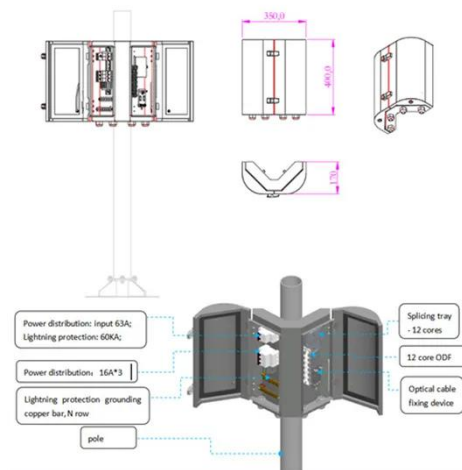

commercial and industrial energy storage, ...

Solis High voltage energy storage inverter, 3-phase, 50kW

Introducing the Solis Three Phase High Voltage Energy Storage Inverters, a cutting-edge solution engineered to redefine energy management with unparalleled efficiency and versatility.