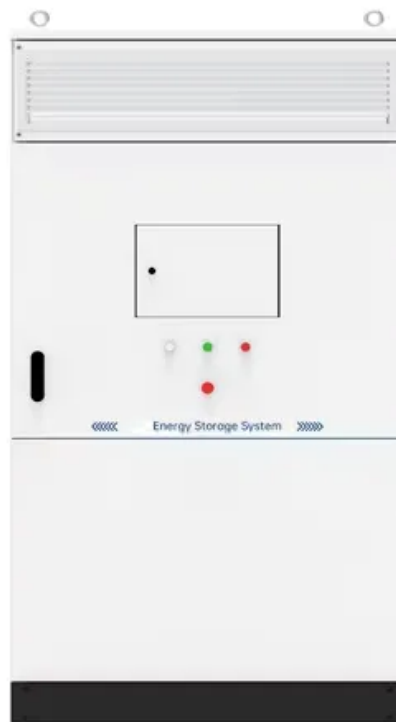

Espay Solar Energy S.L.

Telecom base station energy storage cabinet

Telecom base station energy storage cabinet

Revolutionising Connectivity with Reliable Base Station Energy Storage

Discover how base station energy storage empowers reliable telecom connectivity, reduces OPEX, and supports hybrid energy.

LZY-ZB Telecom Battery Cabinet

LZY-ZB Telecom Battery Cabinet is a compact, rugged backup power solution that is intended for telecommunications infrastructure (e.g. cell towers, base stations and remote sites).