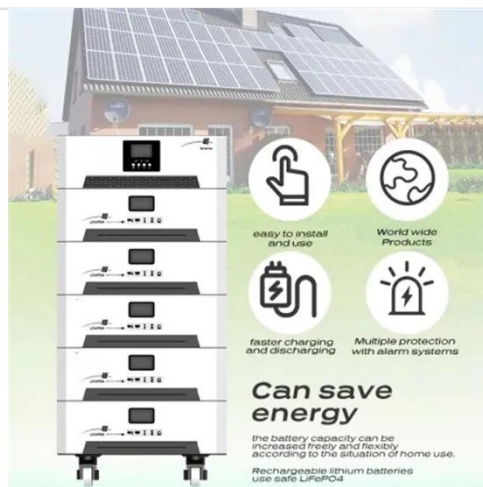

Powerwall - Home Battery Storage

Powerwall is a compact home battery that stores energy generated by solar or from the grid. You can then use your stored energy to power the devices and appliances in your home day and night, during ...

Why Powerwall , Tesla Support

Powerwall is a rechargeable home battery system that stores energy from solar or from the grid and makes it available on demand. It can power your

home during the night, or back up your home in the ...

Powerwall is a battery that can charge from solar or the grid, so stored energy is always available - at night or during a power outage

Tesla Powerwall Cost, Advantages, and Specifications

Learn about the Tesla Powerwall, a leading home battery for solar storage. Compare the different versions, features, and prices of the Powerwall and ...