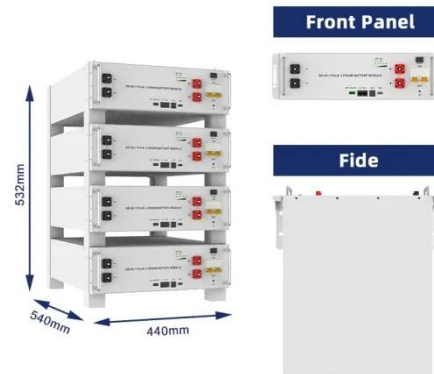

home during the night, or back up your home in the ...

Can Tesla Solar Roof and Powerwall Fully Power Your Home with ...

Tesla Solar Roof with Powerwall home battery offers efficient solar energy storage, powering homes fully on- or off-grid while managing cloudy days seamlessly.

Powerwall System Design , Tesla Support

When designing your system, Tesla will recommend the number of Powerwall units needed to back up your entire home (whole home backup). This means that during a power outage, your Powerwall ...