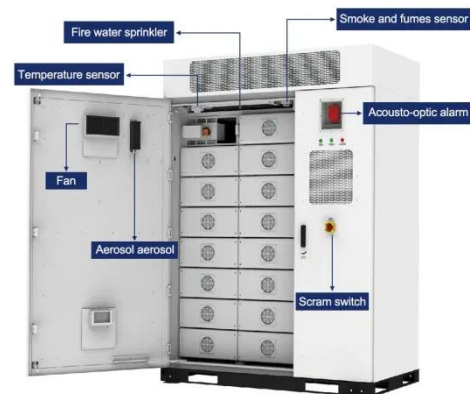

How does the tilt angle of solar panels affect energy output, and how

The angle at which solar panels are positioned relative to the sun's rays can either maximize or minimize the amount of solar energy captured, affecting the overall efficiency and return ...