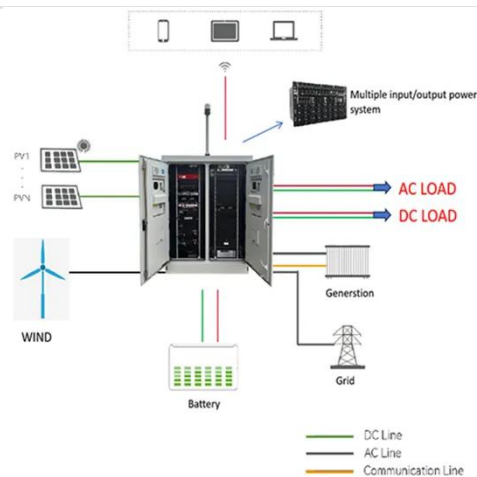

Espay Solar Energy S.L.

Togo Outdoor Battery Cabinet BESS

Togo Outdoor Battery Cabinet BESS

Outdoor Cabinet Battery Energy Storage System (BESS)

30KW and 100KW - 2 Hour Battery Storage (Battery-in a box) Solution PV Enabled for plug in photovoltaic array Transportable by road and sea fully assembled, plug and play.

All-in-One Energy Storage Cabinet & BESS Cabinets , Modular, ...

A BESS (Battery Energy Storage System) All-in-One Cabinet is an integrated solution designed to house and manage all components required for energy storage in a compact, modular enclosure.

CATL 90KW/266KWH All-in-one Outdoor Cabinet ...

90KW/266KWH All-in-one Fully integrated Outdoor Cabinet BESS ...

215kWh On / Off Grid BESS Cabinet

Built-in Protection: Integrated multi-level BMS (Battery Management System) protection ensures the health and longevity of the system. Propagation Prevention: Housed in individual IP54-rated metal ...