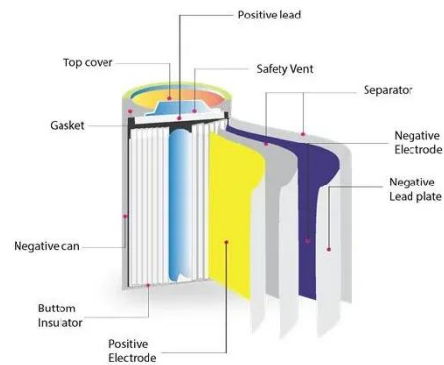

As of the end of 2022, the total number of mobile communication base stations in my country reached 10.72 million, a net increase of 754,000 from the end of the previous year.