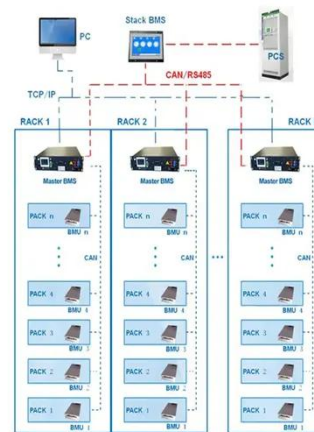

Battery swapping cabinet

Innovate the modular battery swap mode of "vehicle and electricity separation". Relying on intelligent battery compartment, Internet of Things real-time monitoring system and cloud energy dispatching ...

BMS Wiring Diagram