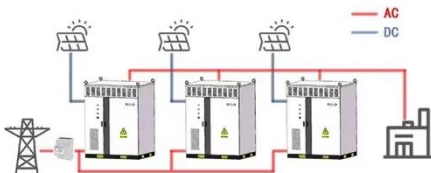

WORKING PRINCIPLE