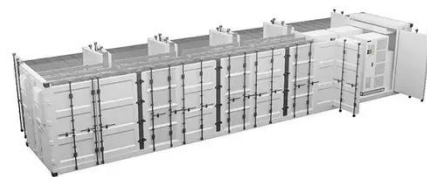

5 & 6 GHz Wireless Outdoor Devices, Base Stations (PTP, PTMP)

Where to buy?

CableFree Outdoor 4G & 5G LTE SDR Small Cell Base Station

Part of the Emerald Cellular Product Range (4G & 5G LTE), the CableFree Advanced 4G and 5G LTE SDR Small Cell