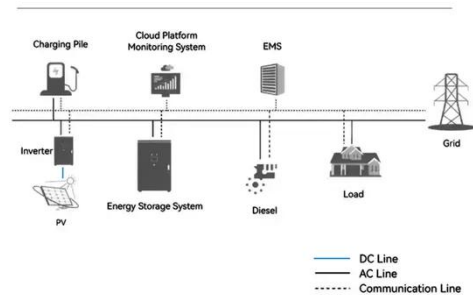

happens when you take out too much energy from the battery, and ...

System Topology